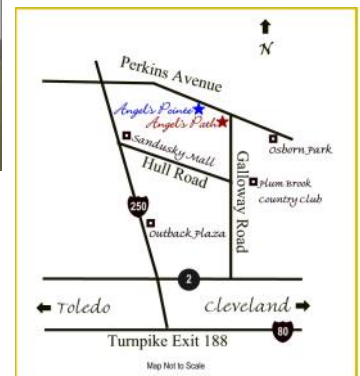

# Executive Home Sites at Angel's Path

Premier Residential Community in Perkins Twp., Ohio

Enjoy the privacy of a secluded lot with the benefits of a neighborhood

## Location

- Easy access to highway and turnpike
- Located near Plum Brook Country Club and Osborn Park
- Just minutes from US 250 shopping and restaurant district
- Perkins Township Schools

Presented by