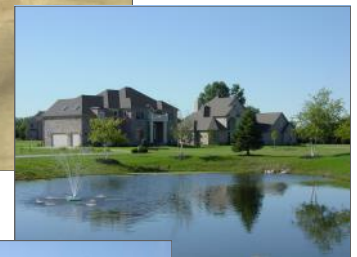

# Executive Home Sites at Angel's Path

Premier Residential Community in Perkins Twp., Ohio

Enjoy the privacy of a secluded lot with the benefits of a neighborhood

## Features

- 2- to 4-acre home sites starting at \$139,000
- Utilities available at street
- Engineering for 3-acre home sites already complete

## Location

- Easy access to highway and turnpike
- Located near Plum Brook Country Club and Osborn Park
- Just minutes from US 250 shopping and restaurant district
- Perkins Township Schools

Presented by