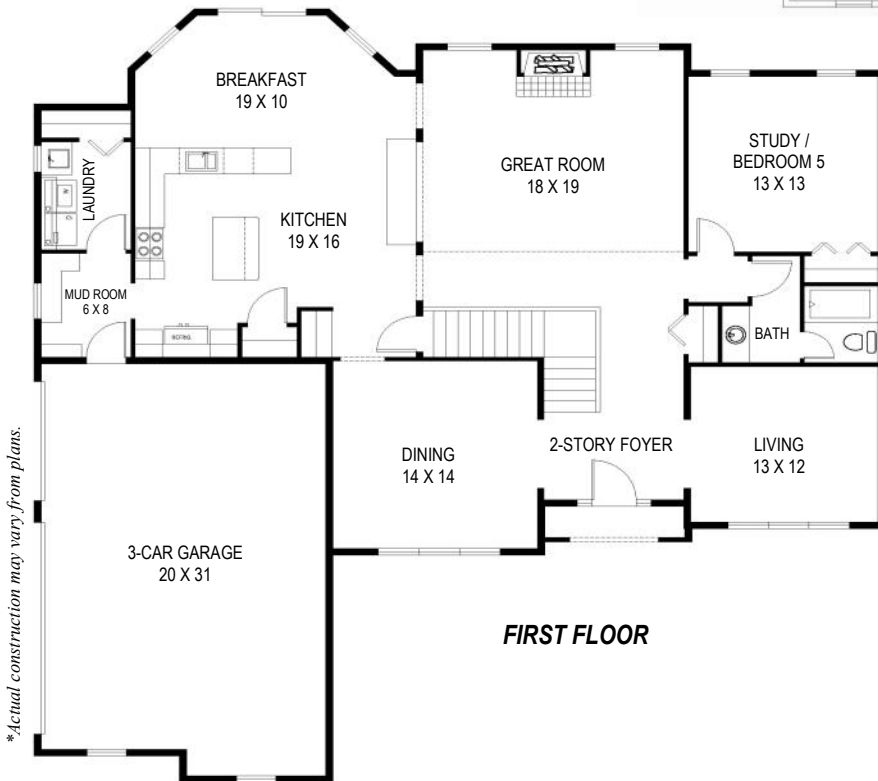

FOR SALE

3119 Alexandria's Drive • Angel's Path • Perkins Township, Ohio
\$509,000

NEW CONSTRUCTION

- œ 3,852 sq. ft. of living space
- œ 4 or 5 bedrooms and 4 full baths
- œ Luxury appointments throughout, including granite counters, porcelain tile, crown molding, upgraded lighting fixtures
- œ Second floor master suite with luxury bath & huge walk-in closet
- œ Formal dining room, living room and great room
- œ Extra room on first floor could be study or 5th bedroom
- œ 3-car garage

3119 Alexandria's Drive - Lot 29

\$509,000

Exterior Features:

- Stucco exterior
- Grand front entry
- Pella windows
- Upgraded roof shingles
- 6" exterior walls with R19 insulation
- 9' basement walls
- Custom designed landscaping
- Irrigation system
- Exterior water valves & GFI plugs
- 3-car garage
- Hot & cold water in garage
- 2 garage drains
- Lot size: 0.51 acre

Interior Features:

- Granite countertops & custom cabinetry throughout
- Custom kitchen features island with breakfast bar & walk-in pantry
- Generous appliance package, including refrigerator, cooktop, oven, microwave & dishwasher
- Master suite with luxury bath & huge walk-in closet
- Master bath with tiled shower & double vanities
- Porcelain & ceramic tile throughout
- Family room features custom designed fireplace
- Laundry room with cabinetry, utility sink & gas or electric for dryer
- Upgraded lighting fixtures
- Crown molding & extra-wide baseboards
- Security system