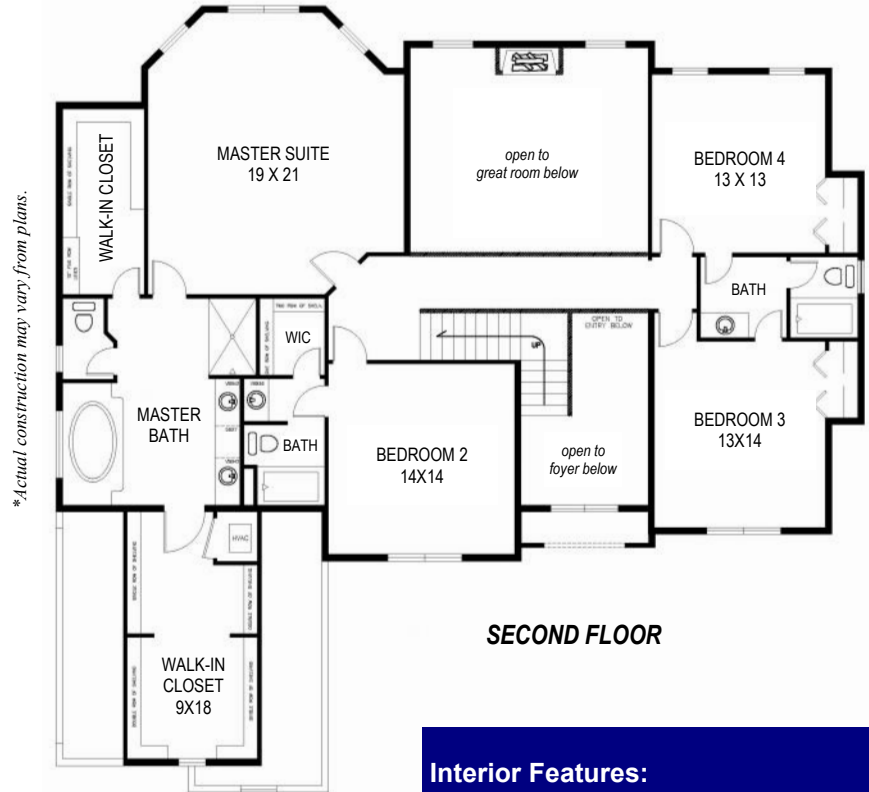

FOR SALE

3119 Alexandria's Drive • Angel's Path • Perkins Township, Ohio
\$509,000

NEW CONSTRUCTION

- œ 3,852 sq. ft. of living space
- œ 4 or 5 bedrooms and 4 full baths
- œ Luxury appointments throughout, including granite counters, porcelain tile, crown molding, upgraded lighting fixtures
- œ Second floor master suite with luxury bath & huge walk-in closet
- œ Formal dining room, living room and great room
- œ Extra room on first floor could be study or 5th bedroom
- œ 3-car garage

3119 Alexandria's Drive - Lot 29

\$509,000

Exterior Features:

- Stucco exterior
- Grand front entry
- Pella windows
- Upgraded roof shingles
- 6" exterior walls with R19 insulation
- 9' basement walls
- Custom designed landscaping
- Irrigation system
- Exterior water valves & GFI plugs
- 3-car garage
- Hot & cold water in garage
- 2 garage drains
- Lot size: 0.51 acre

Interior Features:

- Granite countertops & custom cabinetry throughout
- Custom kitchen features island with breakfast bar & walk-in pantry
- Generous appliance package, including refrigerator, cooktop, oven, microwave & dishwasher
- Master suite with luxury bath & huge walk-in closet
- Master bath with tiled shower & double vanities
- Porcelain & ceramic tile throughout
- Family room features custom designed fireplace
- Laundry room with cabinetry, utility sink & gas or electric for dryer
- Upgraded lighting fixtures
- Crown molding & extra-wide baseboards
- Security system